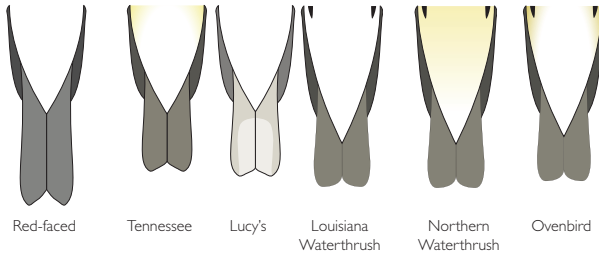

Dark Tail Base, Yellow Tail White UnTC and UnTC

Dark Tail, White UnTC